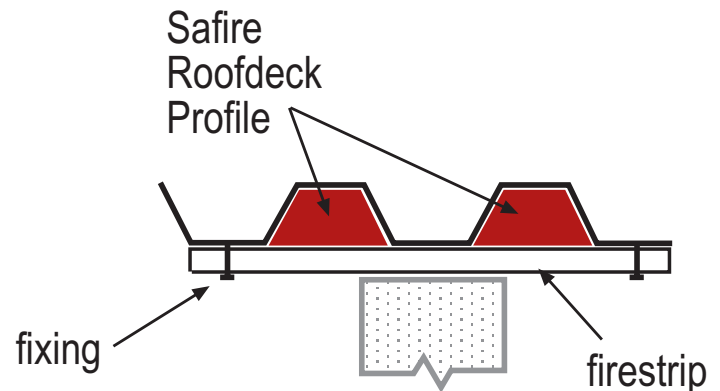

Safire® Fire Rated Roof Deck Profiles

INSTALLATION

Safire® Roofdeck Profiles are pre-cut to size and simply require a push-fit installation into the roofdeck profile cavity. A rectangular or linear firestrip is available and should be used to pack out the space between the top of the wall and the roofdeck profile.

Any gaps should be sealed with Safire® Intumescent Mastic.

Other products in the Fireus Products range:

FIRE BARRIERS: Total Comfort Rock Fibre Fire Blanket

FIRE STOPPING: Compound
Fire Collars
Barriers (Batts)
Sealants
Fire Pillows
Expansion Joints
Flamestop60

THERMAL: Industrial thermal and acoustic insulation

For information on any of the above, or the name of your nearest distributor, please contact our sales department on tel. 01524 388898.

Alternatively, product information is available from our web site at www.fireus.co.uk

Your distributor:

Fireus Ltd.

Unit 6 Thetis Road, Lune Industrial Estate, Lancaster, LA1 5QP

Tel. 01524 388898 | Fax. 01524 383724 | Email. info@fireus.co.uk | Web. www.fireus.co.uk