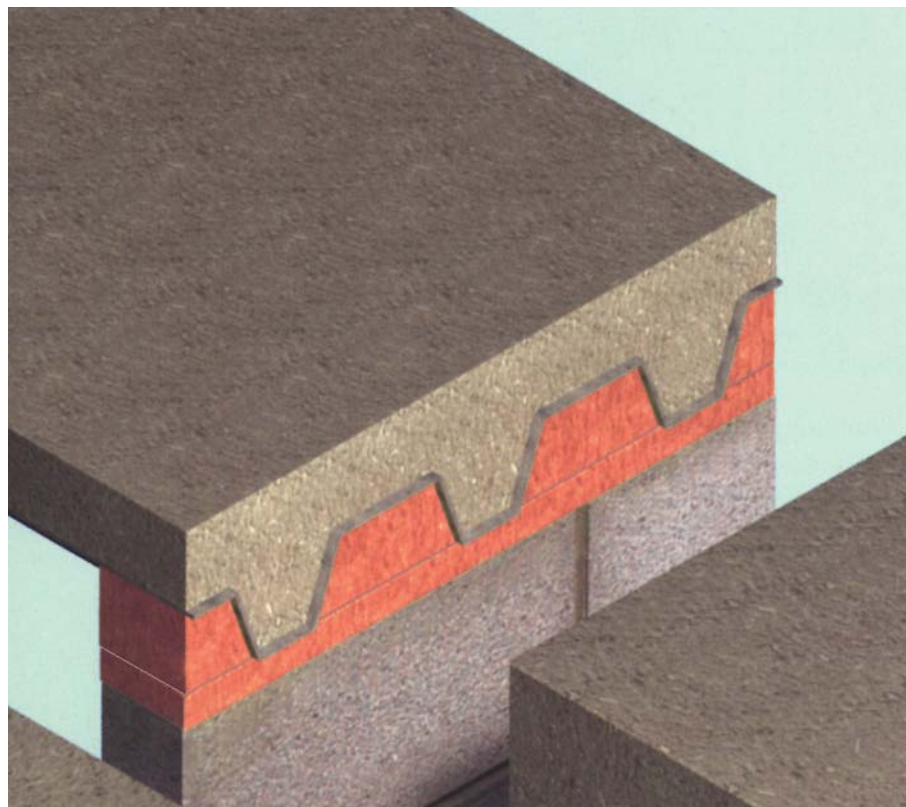

## Safire® Fire Rated Roof Deck Profiles

- **Providing upto 120 minutes fire resistance in accordance with BS476 part 20**
- **Supplied pre-cut and ready to fit**
- **Available to suit all common roof deck profiles**
- **Fast turnaround**

Used to provide a fire barrier for cavities between masonry walls and profiled roof decking, Safire® Roofdeck Profiles provide either 1hr or 2hrs integrity and insulation at compartment junctions.

Safire® Roofdeck Profiles are cut to order and supplied ready to fit in either 75mm (1hour) or 100mm (2hours) depths.

## INSTALLATION

Safire® Roofdeck Profiles are pre-cut to size and simply require a push-fit installation into the roofdeck profile cavity. A rectangular or linear firestrip is available and should be used to pack out the space between the top of the wall and the roofdeck profile.