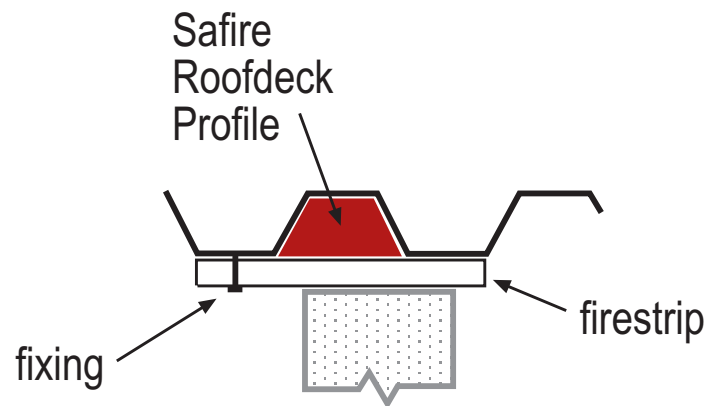

Safire® Fire Rated Roof Deck Profiles

INSTALLATION

Safire® Roofdeck Profiles are pre-cut to size and simply require a push-fit installation into the roofdeck profile cavity. A rectangular or linear firestrip is available and should be used to pack out the space between the top of the wall and the roofdeck profile.

Any gaps should be sealed with Safire® Intumescent Mastic.

Other products in the Fireus Products range:

FIRE BARRIERS: Total Comfort Rock Fibre Fire Blanket

FIRE STOPPING: Compound
Fire Collars
Barriers (Batts)
Sealants
Fire Pillows
Expansion Joints
Flamestop60

THERMAL: Industrial thermal and acoustic insulation

For information on any of the above, or the name of your nearest distributor, please contact our sales department on tel. 01524 388898.

Alternatively, product information is available from our web site at www.fireus.co.uk

Your distributor:

Fireus Ltd.

Unit 6 Thetis Road, Lune Industrial Estate, Lancaster, LA1 5QP

Tel. 01524 388898 | Fax. 01524 383724 | Email. info@fireus.co.uk | Web. www.fireus.co.uk