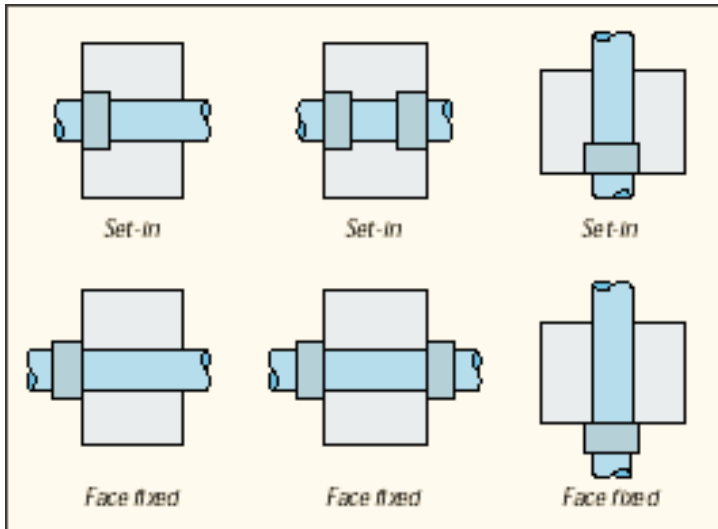

SAFIRE a brand of Fire-Us Ltd.

PIPE COLLARS

Suitable for fitting to:

Concrete, masonry, porous concrete and stud wall constructions.

Concrete floor construction - on underside only.

Waste water and fresh water plastic pipes.

Open pipe application details available on request.

Examples of Collar Locations:

Recommendations For Surface Mounting Installation

1. Ensure substrate around pipe is flat and free from obstructions.
 2. Release retaining pin and position Pipe Collar around pipe.
 3. Slide tab through slot in Pipe Collar and fold back 180° to secure.
 4. Secure Pipe Collar by using 50mm x 8mm masonry screws or 50mm minimum expanding metallic bolts. If in doubt refer to supplier.
- N.B: Do not use fixings which rely on plastic components for grip.aps 10 Linear Gap Seal 11