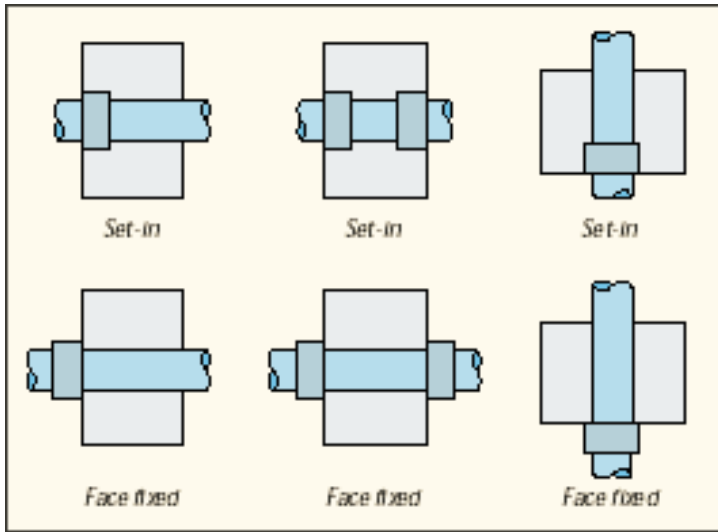

Fireus Pipe Collars seal closed flammable pipes from 25mm to 400mm diameter and can be face fixed or set-in to a wall or ceiling structure - the most economic long term solution.

- Fire rating up to 4 hours.
- Intumescent is totally unaffected by water.
- Intumescent is robust - 'non-flaking' and difficult to tear.
- Stainless steel case.
- Tab closing - easy to fix in place.
- Identification on each product for full traceability.

SAFIRE a brand of Fire-Us Ltd.

PIPE COLLARS

Suitable for fitting to:

Concrete, masonry, porous concrete and stud wall constructions.

Concrete floor construction - on underside only.

Waste water and fresh water plastic pipes.

Open pipe application details available on request.

Examples of Collar Locations:

Recommendations For Surface Mounting Installation

1. Ensure substrate around pipe is flat and free from obstructions.
 2. Release retaining pin and position Pipe Collar around pipe.
 3. Slide tab through slot in Pipe Collar and fold back 180° to secure.
 4. Secure Pipe Collar by using 50mm x 8mm masonry screws or 50mm minimum expanding metallic bolts. If in doubt refer to supplier.
- N.B: Do not use fixings which rely on plastic components for grip.aps 10 Linear Gap Seal 11