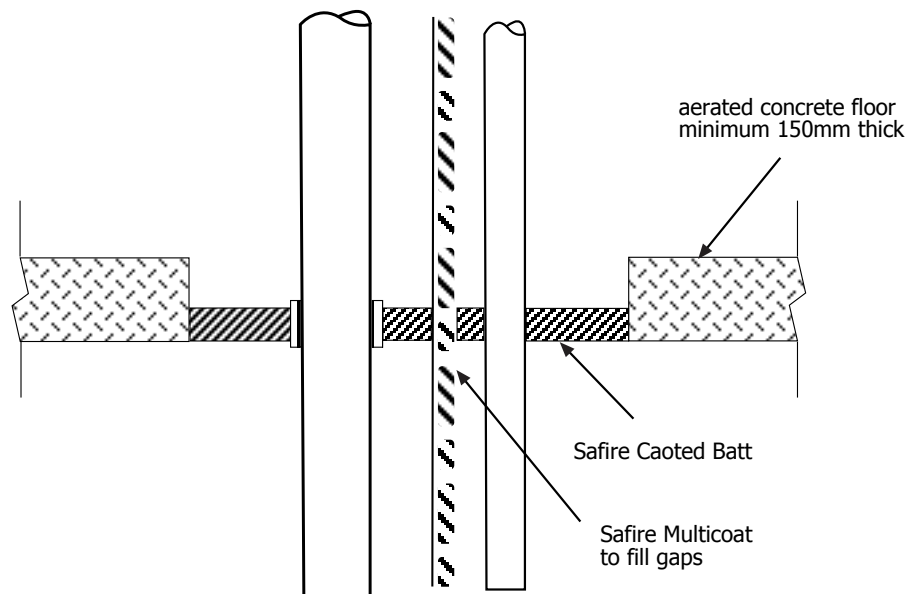

SAFIRE COATED BATTS - multiple penetrations floor/wall

WALL

FLOOR

Fireus Ltd.

Unit 6 Thetis Road, Lune Industrial Estate, Lancaster, LA1 5QP

Tel. 01524 388898 | Fax. 01524 383724 | Email. info@fireus.co.uk | Web. www.fireus.co.uk