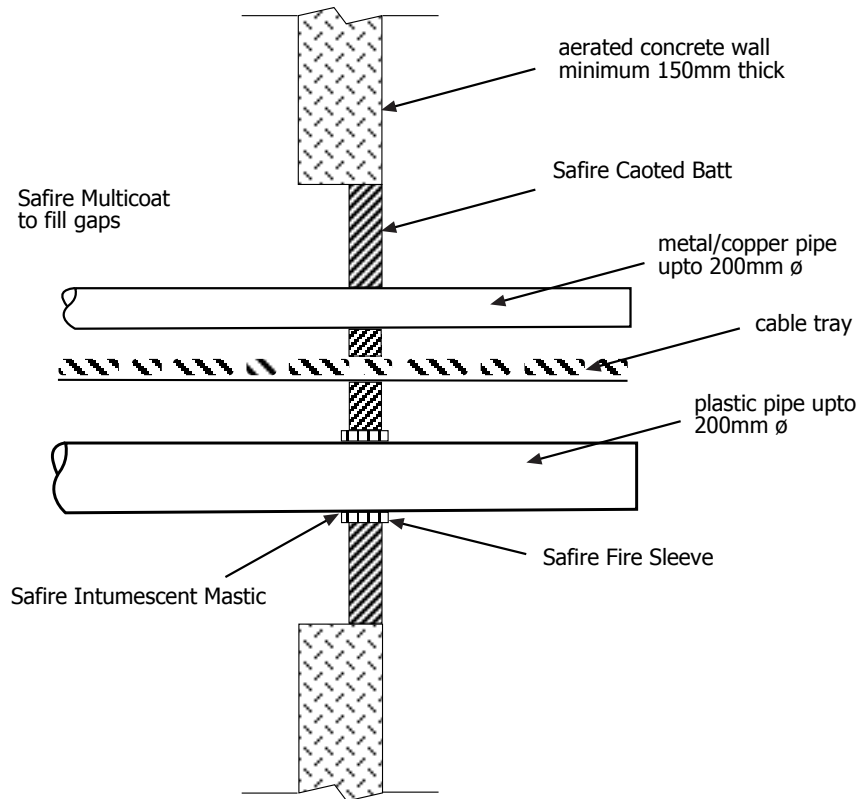

SAFIRE COATED BATTS - multiple penetrations floor/wall

WALL

FLOOR

Fireus Ltd.

Unit 6 Thetis Road, Lune Industrial Estate, Lancaster, LA1 5QP

Tel. 01524 388898 | Fax. 01524 383724 | Email. info@fireus.co.uk | Web. www.fireus.co.uk