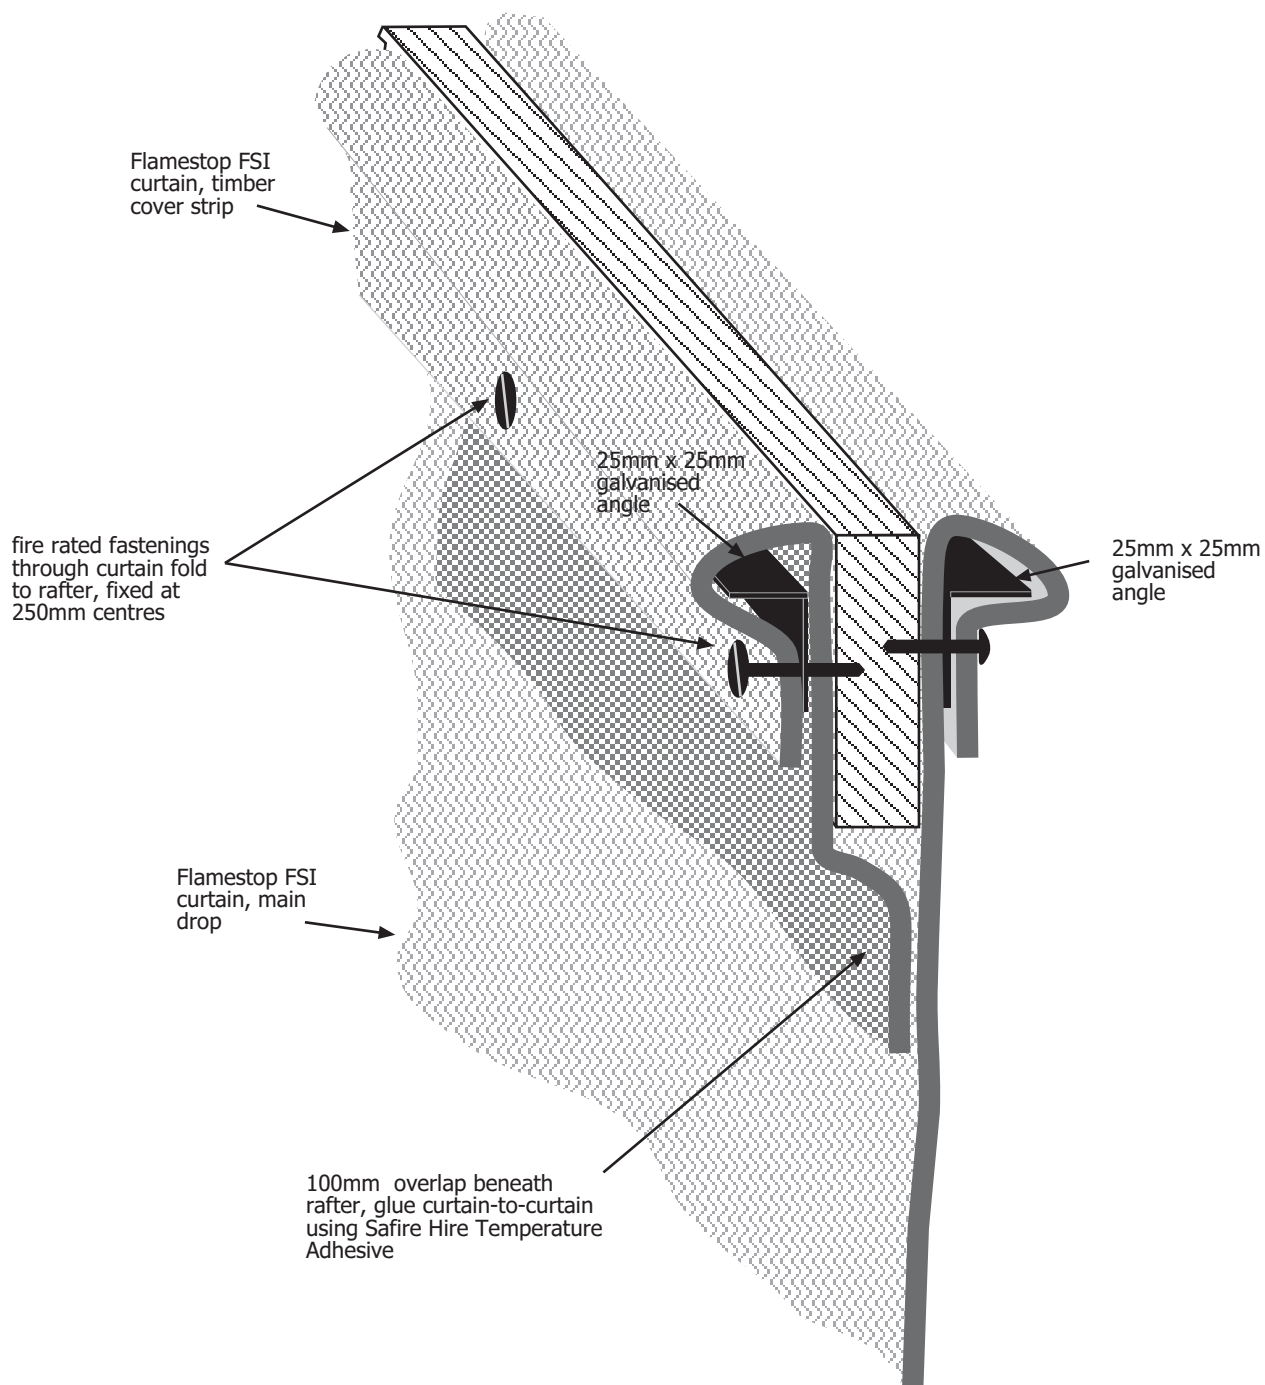

FLAMESTOP FSI - detail for protection of timber less than 50mm thick

Fireus Ltd.

Unit 6 Thetis Road, Lune Industrial Estate, Lancaster, LA1 5QP

Tel. 01524 388898 | Fax. 01524 383724 | Email. info@fireus.co.uk | Web. www.fireus.co.uk